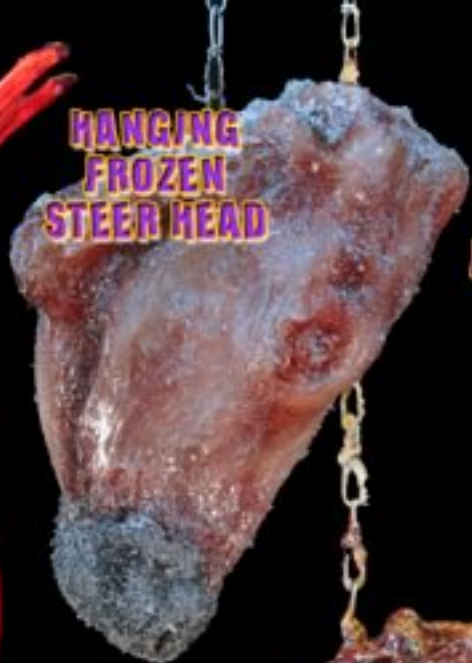

FRESH

SNOUTS & TOES
-URETHANE-

CHICKEN FEET
-URETHANE-

PIG HEAD

BUTCHERED PIG HEAD

ROTTING PIG HEAD

SPLIT PIG HEAD
-URETHANE-

STANDING PIG

PIG AVAILABLE
ANIMATED OR
STATIC

FULL SIZE PIG SNORT AN
AIR/WATER BLAST

FEAST PIG

SKINNED DEER WITH FUR

SKINNED DEER

HANGING FROZEN STEER HEAD

PEKING DUCK

REAL FUR SKINS, CURED AND COATED WITH THE GRP BLOOD, GROMMETED FOR EASY HANGING.

SKINS

SQUIRREL

STUFFED SKUNK 32"

CATFISH 36"

HANGING STEER HEAD

GOAT

BOAR

BLOODY SKUNK

PIG PARTS -SET OF 4-

RACCOON

OPOSSUM

SKUNK

ANIMATIONS

GASPING HEAD

MOVING JAW. ALL WIRES HIDDEN IN ROPE

SHOVEL HEAD